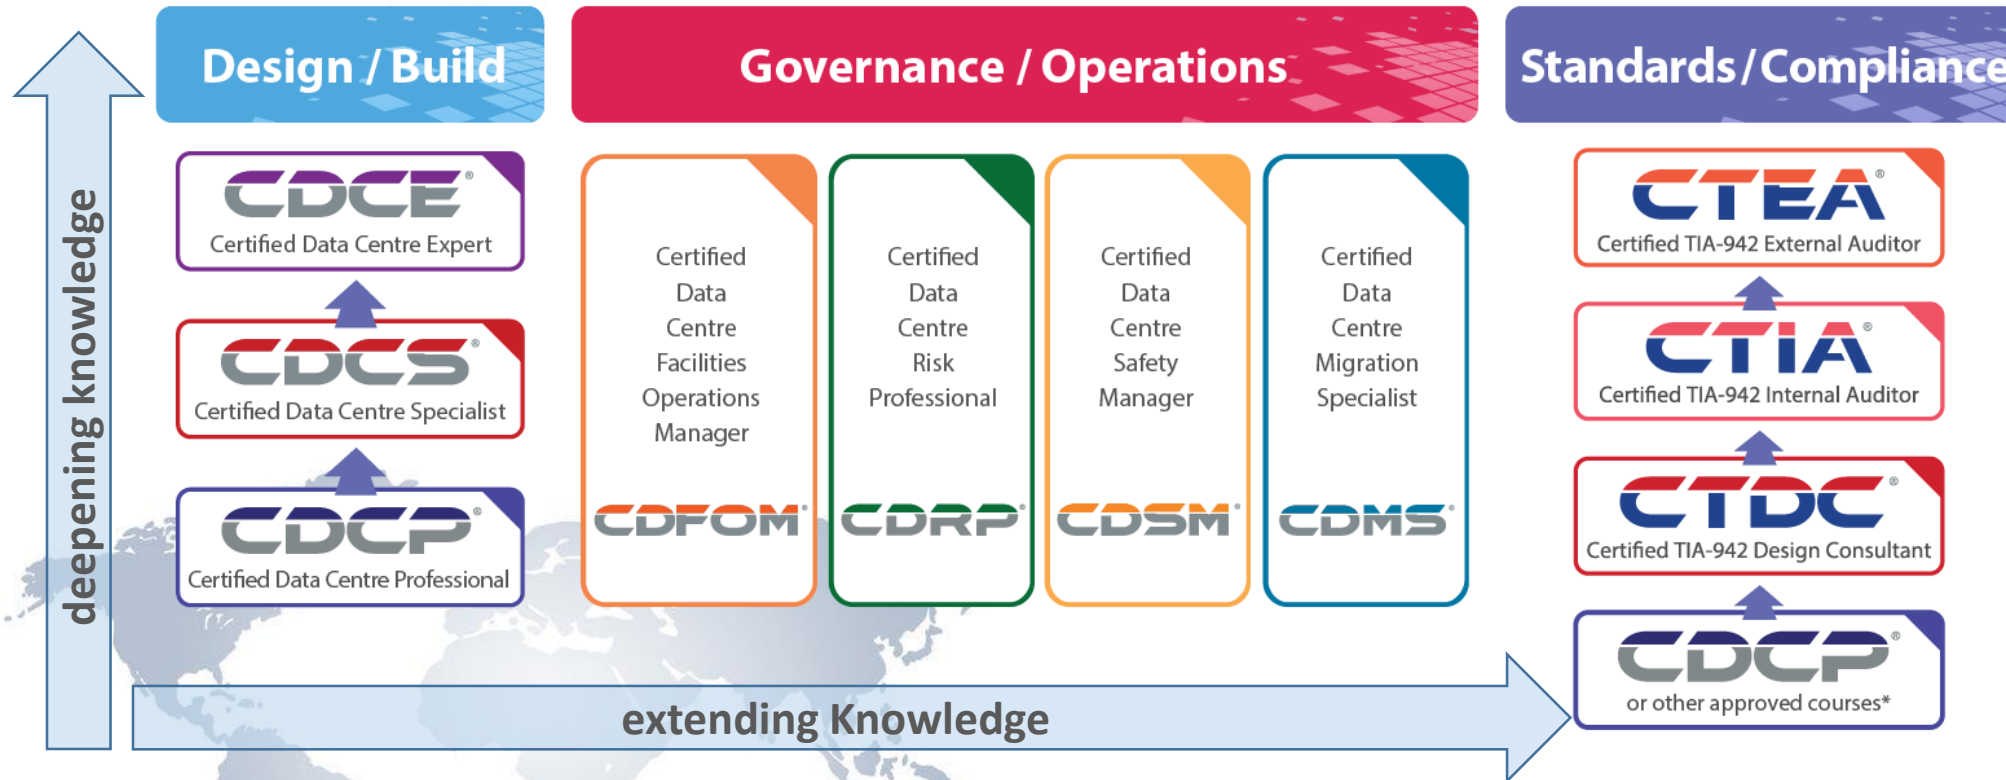

# EPI Data Centre Training & Certification

**DANISH  
TECHNOLOGICAL  
INSTITUTE**

## Data Center Training

- ✓ increases compliance in the data center
- ✓ leads interdisciplinary projects to success faster
- ✓ reduces the frequency and cause of errors
- ✓ creates employee loyalty despite a shortage of skilled workers

# 30 Years Competence!

- ✓ EXIN-Revision on training content
- ✓ DC-veterans become EPI-Trainers
- ✓ Accreditation by EXIN ensures quality and impartiality
- ✓ Closed XING-Group to promote transfer

March 12th	Cologne / Germany
April 16th	Kopenhagen / Denmark
April 26th	Cologne / Germany
June 4th	Cologne / Germany