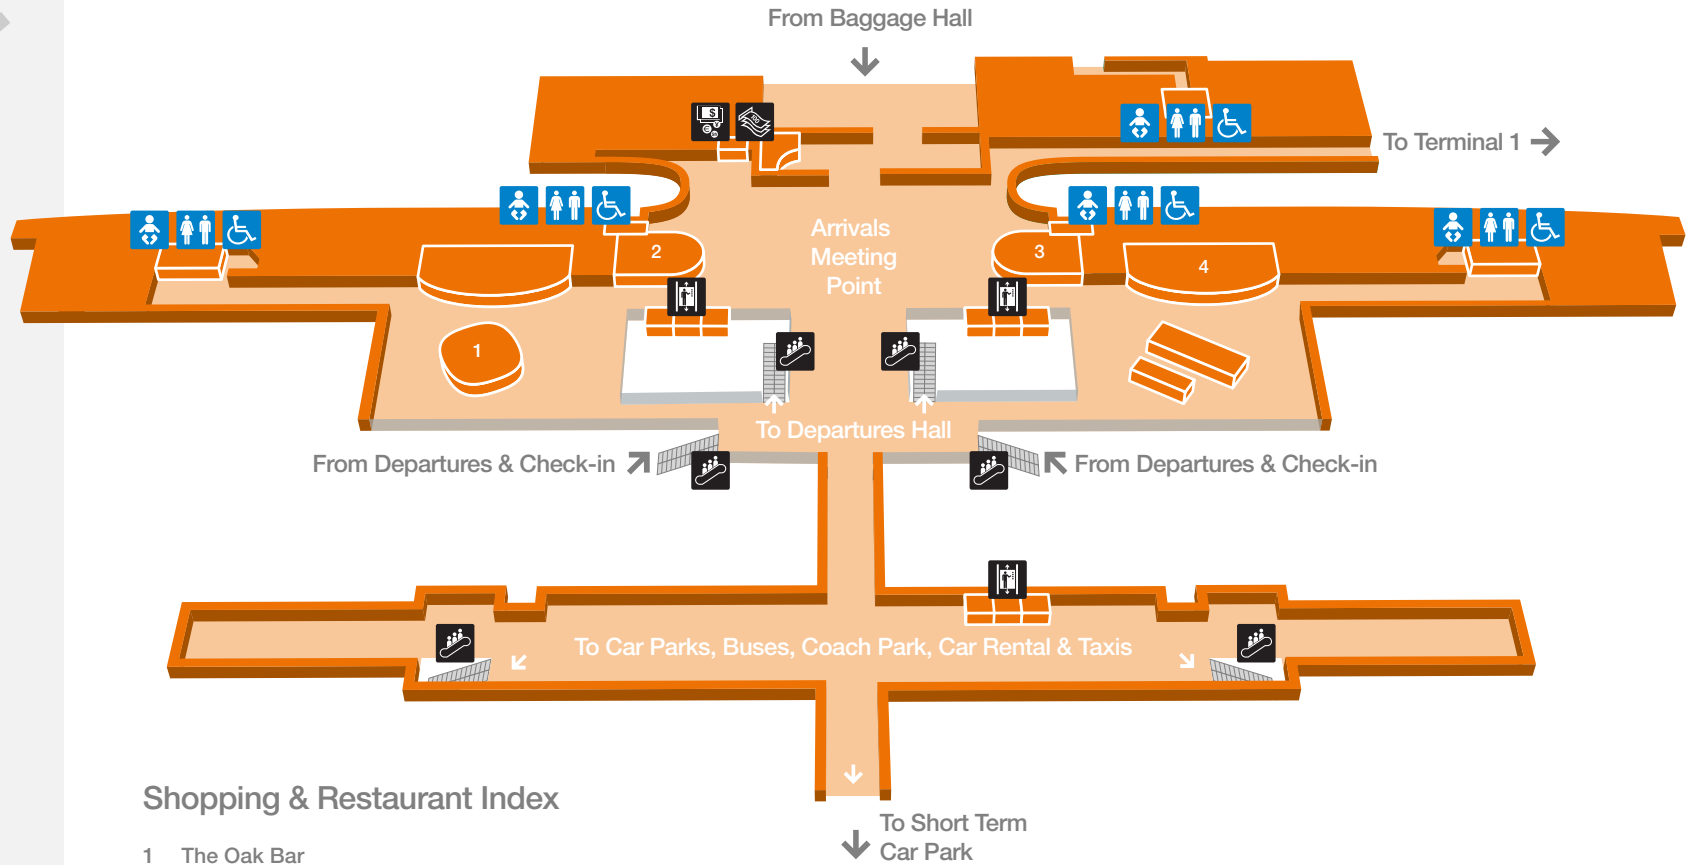

# Terminal 2

## Arrivals

Location

Level

### Facilities Index

-  Escalator
-  Elevator
-  Currency Exchange
-  Toilets
-  Baby Changing Facilities
-  Wheelchair Accessible Toilets

### Shopping & Restaurant Index

- 1 The Oak Bar
- 2 Spar
- 3 WH Smith
- 4 Food Court